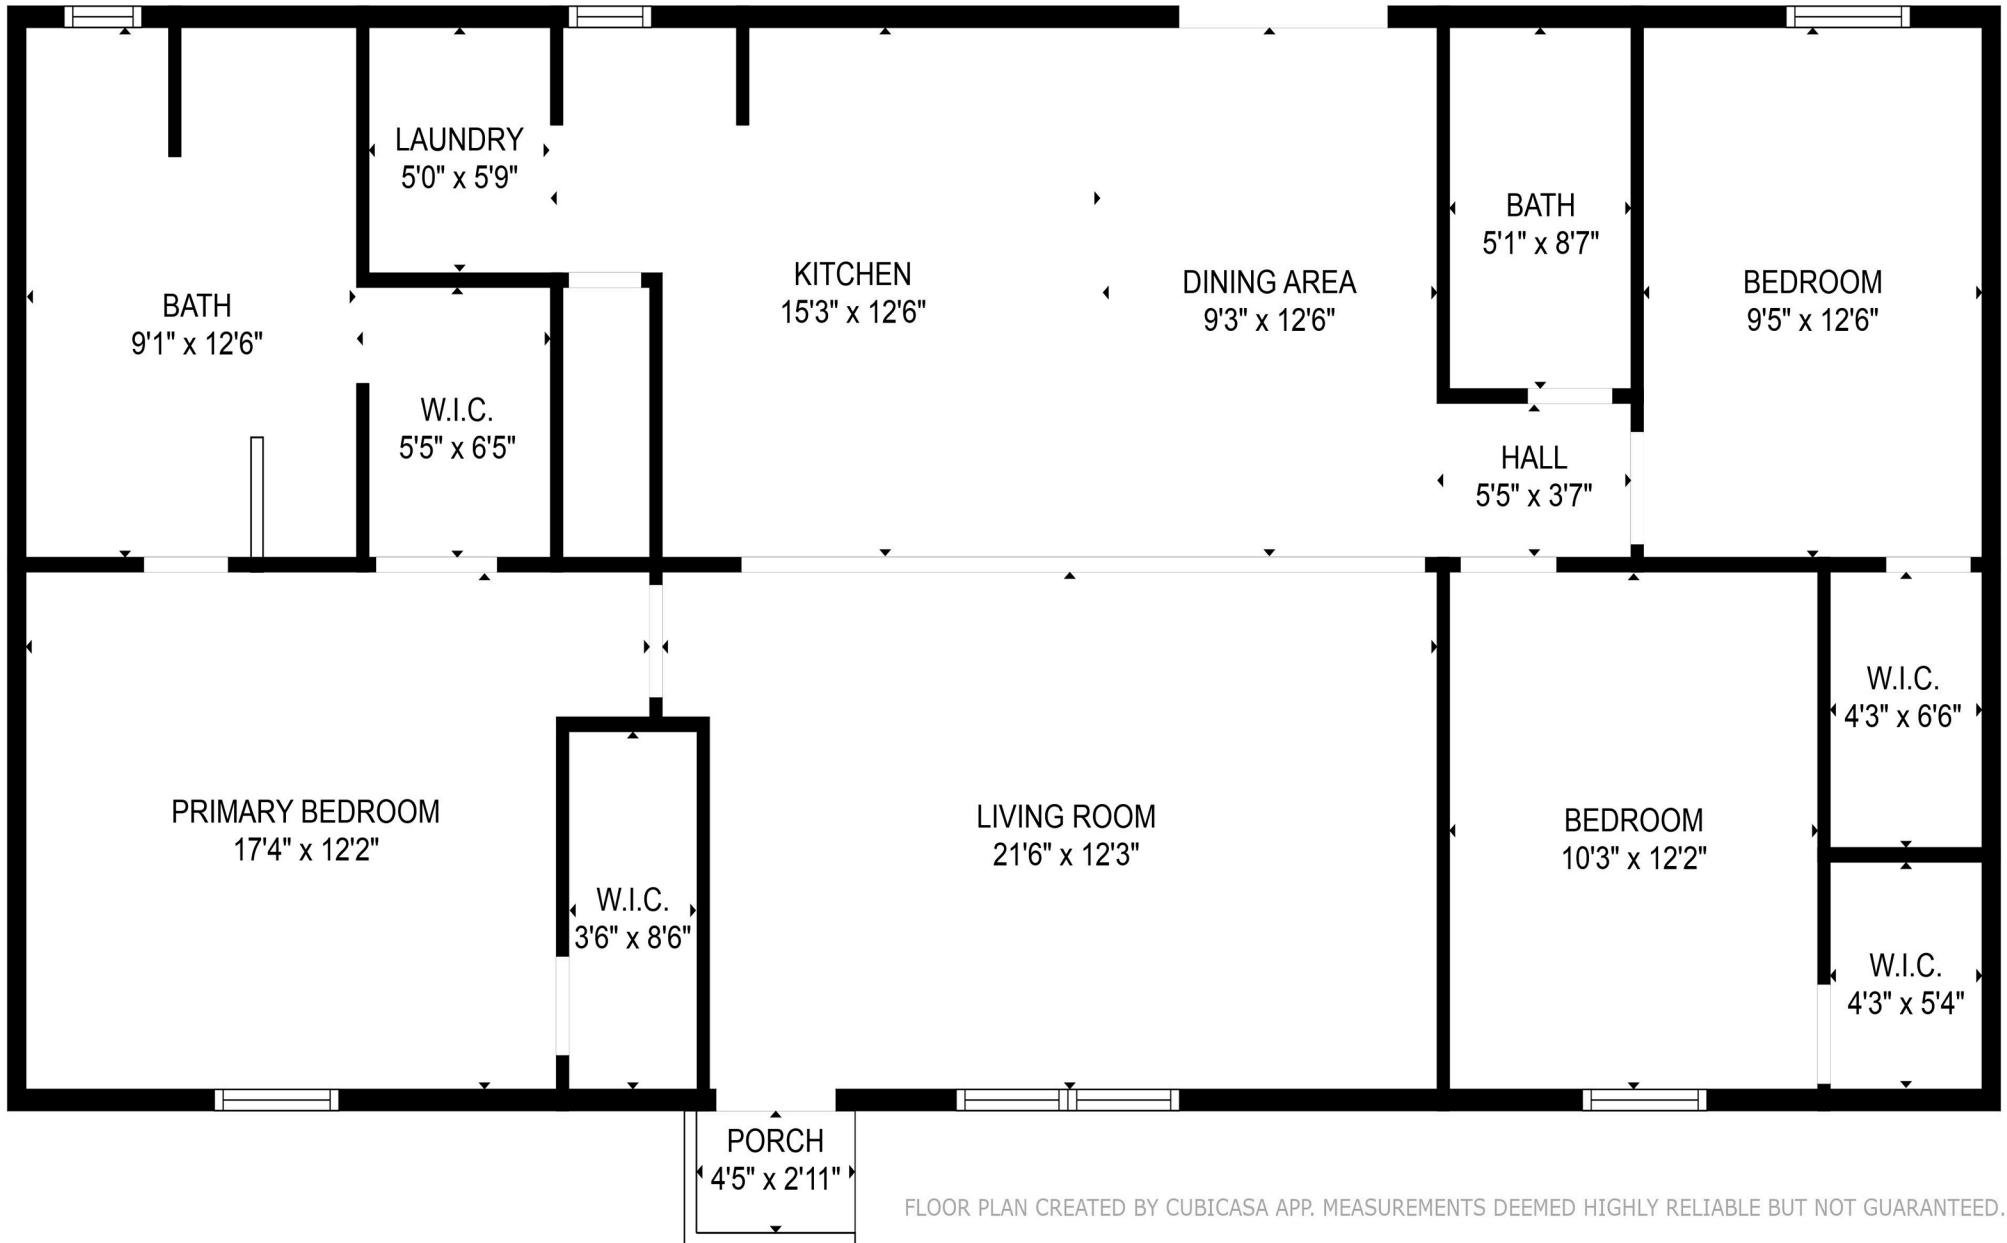

52 Colonial Lane, Rehoboth Beach, DE 19971  
3BR/2BA | 1453 SQ FT Approx.

FLOOR PLAN CREATED BY CUBICASA APP. MEASUREMENTS DEEMED HIGHLY RELIABLE BUT NOT GUARANTEED.