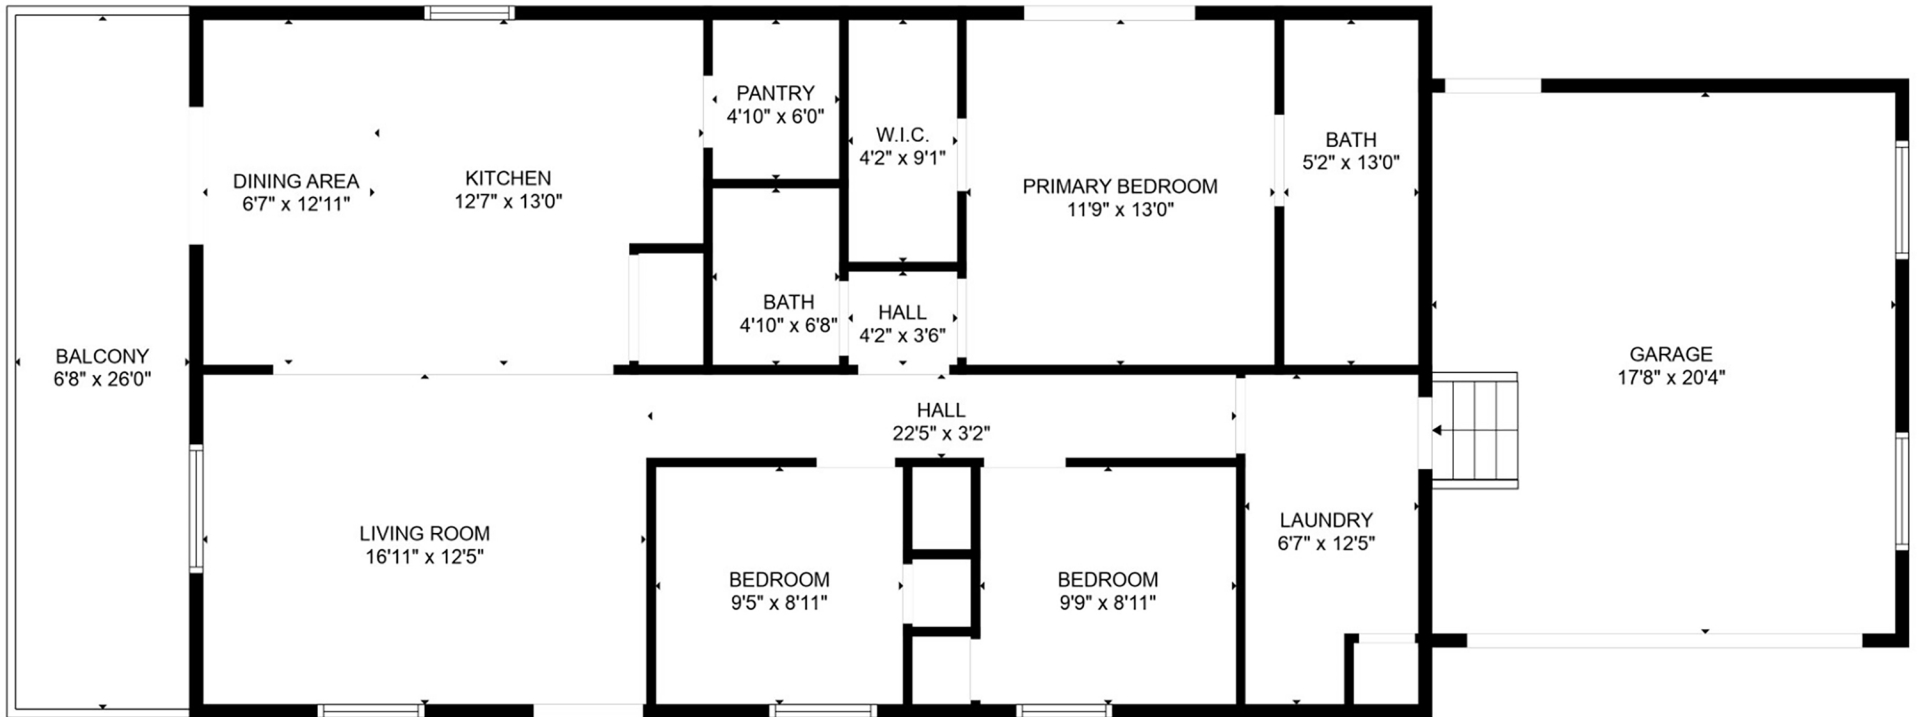

Champion Northwood Model

54' 8" X 26' 8" | 1830 Sq Ft

FLOOR PLAN CREATED BY CUBICASA APP. MEASUREMENTS DEEMED HIGHLY RELIABLE BUT NOT GUARANTEED.