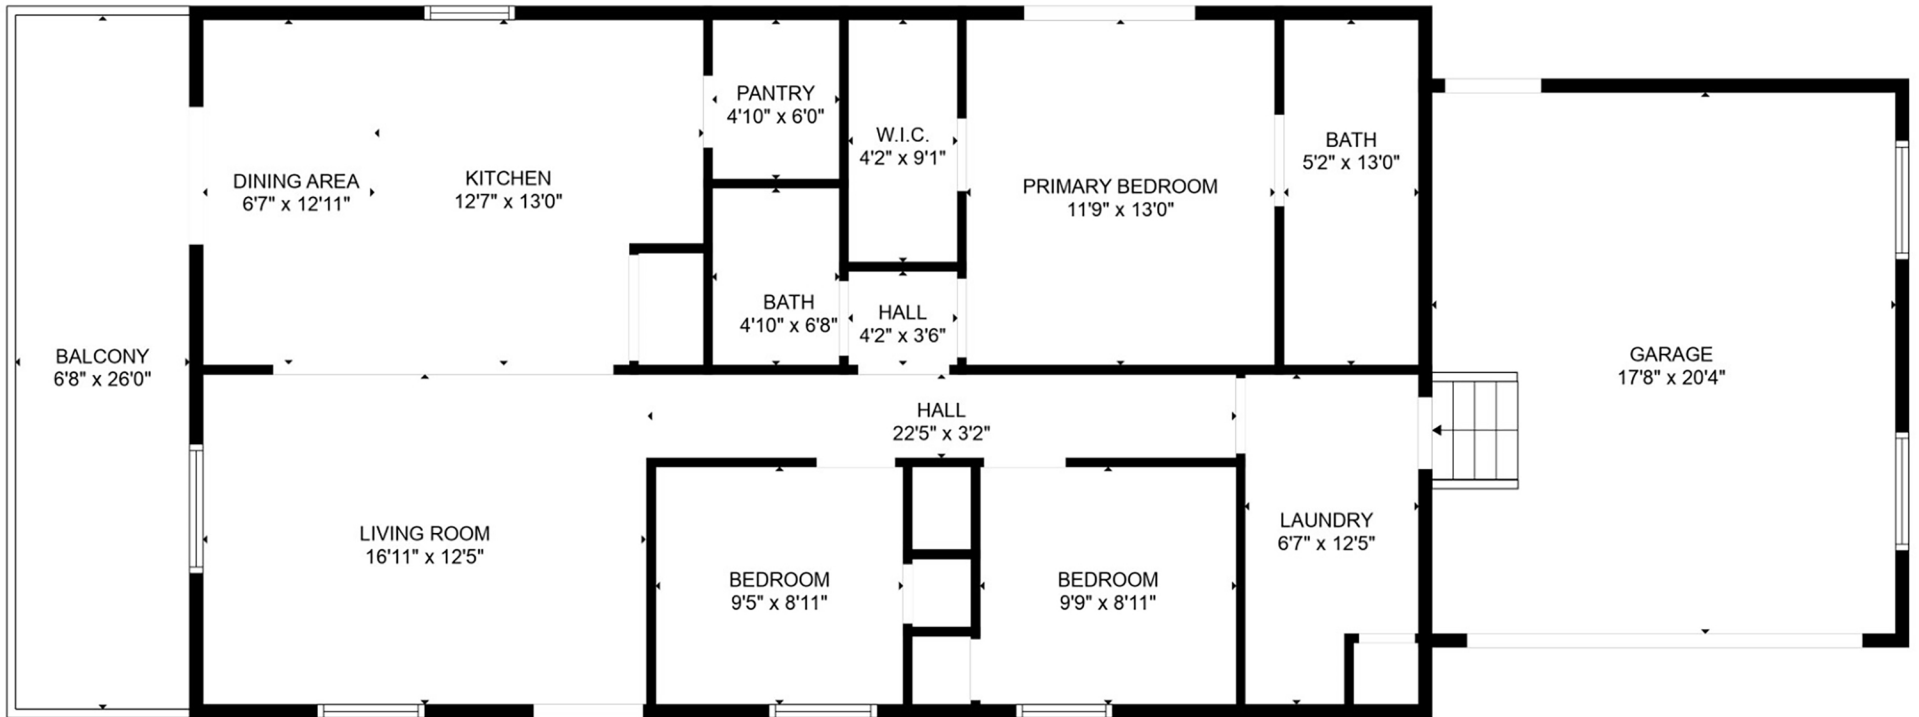

## Champion Northwood Model

54' 8" X 26' 8" | 1830 Sq Ft

FLOOR PLAN CREATED BY CUBICASA APP. MEASUREMENTS DEEMED HIGHLY RELIABLE BUT NOT GUARANTEED.